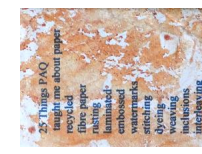

NGAIRE MACLEOD